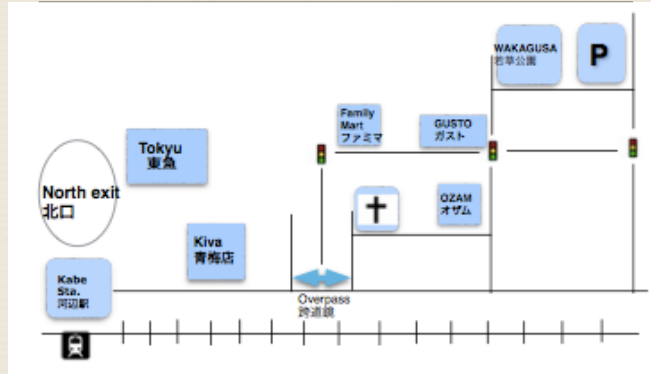

Services

Worship service.....10:00 AM

Kids ministry.....10:30 AM

Youth Bible focus.....11:45 AM

Map 地図

Grace Christian Fellowship
7-5-8 Kabe-machi
Ome-shi Tokyo-to
198-0036

Email: info@gracejapan.com

Phone: 0428-30-1604

Web: www.gcfjapan.com

GRACE CHRISTIAN FELLOWSHIP

MAY 8, 2016

I am the vine; you are the branches.

If you remain in me and I in you,
you will bear much fruit; apart from me

you can do nothing.

John 15:5

Passage: 1 Timothy 2:8