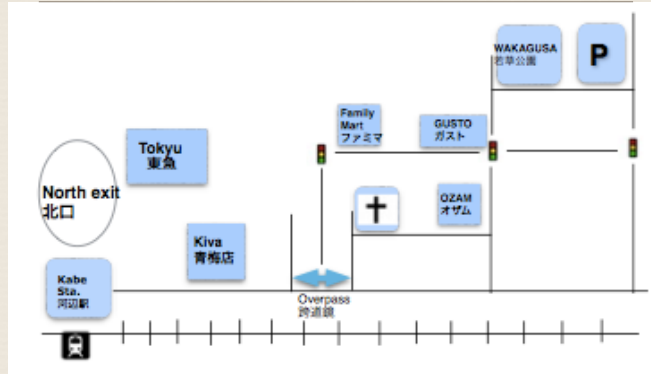

Services

Worship service.....10:00 AM

Kids ministry.....10:30 AM

Youth Bible focus.....11:45 AM

Map 地図

Grace Christian Fellowship
7-5-8 Kabe-machi
Ome-shi Tokyo-to
198-0036

Email: info@gracejapan.com

Phone: 0428-30-1604

Web: www.gcfjapan.com

GRACE CHRISTIAN FELLOWSHIP

MAY 15, 2016

I am the vine; you are the branches.

If you remain in me and I in you,
you will bear much fruit; apart from me

you can do nothing.

John 15:5

Passage: Acts 17:11b