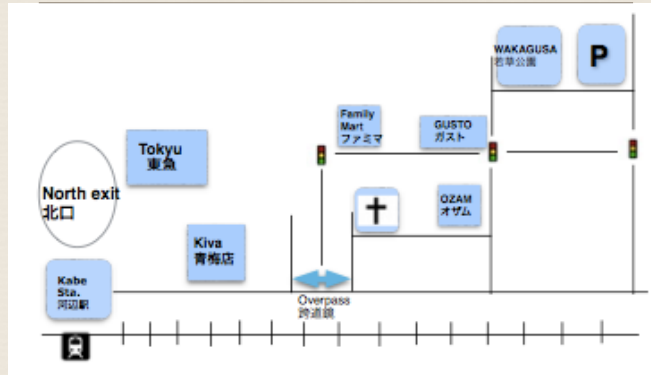

Services

Worship service.....10:00 AM

Adult message.....10:30 AM

Kids ministry.....10:30 AM

Youth Bible focus.....11:45 AM

Map 地図

Grace Christian Fellowship
7-5-8 Kabe-machi
Ome-shi Tokyo-to
198-0036

Email: info@gracejapan.com

Phone: 0428-30-1604

Web: www.gcfjapan.com

GRACE CHRISTIAN FELLOWSHIP

JANUARY 31, 2016

I am the vine; you are the branches.

If you remain in me and I in you,
you will bear much fruit; apart from me

you can do nothing.

1. The Table of Showbread - The Fresh Presence of Jesus

- a. Leviticus 24:5-9 The Showbread
- b. Every Sabbath
- c. I am the Bread of Life - John 6:48-51

2. The Golden Lampstand - The Light of Jesus

- a. Leviticus 24:1-4 Pure oil
- b. Continual
- c. I am the Light of the World - John 8:12