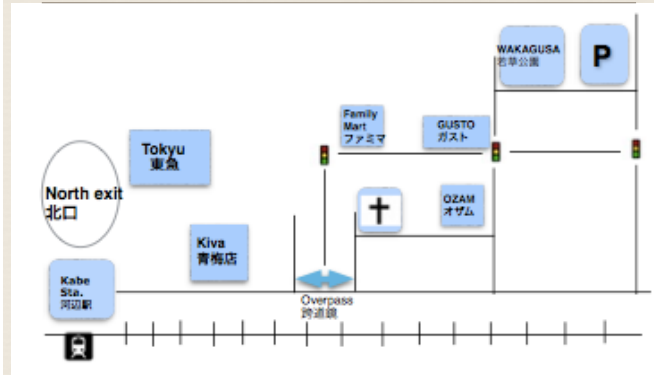

Services

Worship service.....10:00 AM

Adult message.....10:30 AM

Kids ministry.....10:30 AM

Youth Bible focus.....11:45 AM

Map 地図

Grace Christian Fellowship
7-5-8 Kabe-machi
Ome-shi Tokyo-to
198-0036

Email: info@gracejapan.com

Phone: 0428-30-1604

Web: www.gcfjapan.com

GRACE CHRISTIAN FELLOWSHIP

FEBRUARY 28, 2016

I am the vine; you are the branches.

If you remain in me and I in you,
you will bear much fruit; apart from me

you can do nothing.