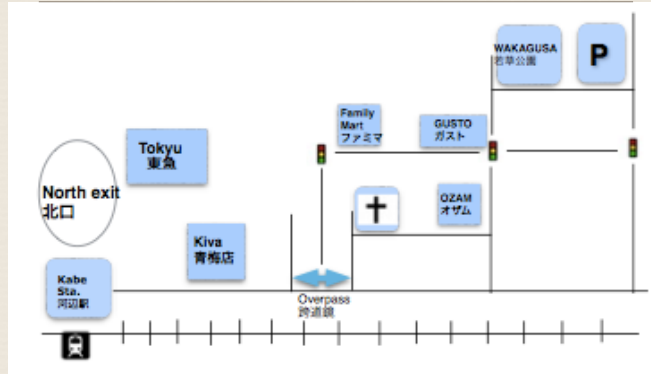

## Services

Worship service.....10:00 AM

Adult message.....10:30 AM

Kids ministry.....10:30 AM

Youth Bible focus.....11:45 AM

Map 地図

Grace Christian Fellowship  
7-5-8 Kabe-machi  
Ome-shi Tokyo-to  
198-0036

# GRACE CHRISTIAN FELLOWSHIP

FEBRUARY 14, 2016

I am the vine; you are the branches.

If you remain in me and I in you,  
you will bear much fruit; apart from me

you can do nothing.

John 15:5