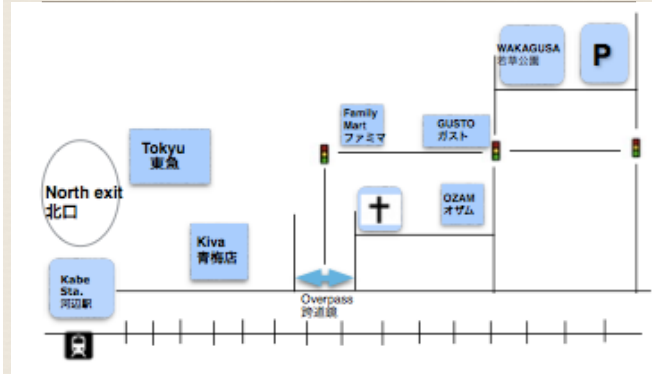

## Services

Worship service.....10:00 AM

Adult message.....10:30 AM

Kids ministry.....10:30 AM

Youth Bible focus.....11:45 AM

Map 地図

Grace Christian Fellowship  
7-5-8 Kabe-machi  
Ome-shi Tokyo-to  
198-0036

APRIL 17, 2016

Welcome to Grace Christian Fellowship!  
**The River of Life - "Bringing new life to the world"**

Notes

I. Fruitful Trees - Ezekiel 47:7-12

- a. Trees in the Desert
- b. Monthly Fruit
- c. Source of This Fruitfulness

2. A Fruitful Tree or a Shrub - Jeremiah 17:5-8

- a. A Shrub Cannot See Good
- b. Freedom from Fear and Anxiety
- c. Blessed is the Man

3. Heavenly Fruit

- a. The Tree of Life
- b. The Taste of Heaven

Reflection Questions