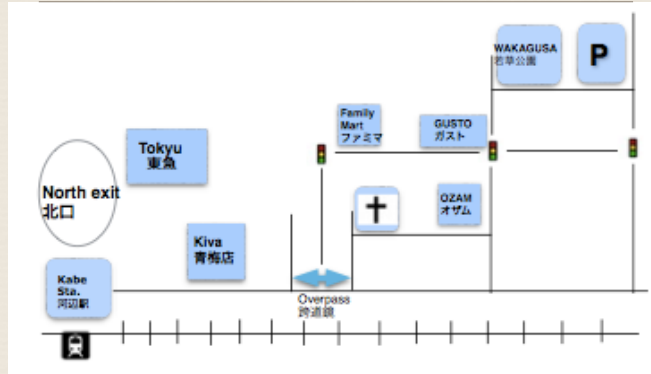

Services

Worship service.....10:00 AM

Kids ministry.....10:30 AM

Announcements

- 1,000 Cubits Ministry
- Sunday Morning Prayer Meeting 9:00AM
- Ladies Devo & Prayer Tuesdays 10:00 AM

Map 地図

Grace Christian Fellowship
7-5-8 Kabe-machi
Ome-shi Tokyo-to
198-0036

Email: info@gracejapan.com

Phone: 0428-30-1604

Web: www.gcfjapan.com

GRACE CHRISTIAN FELLOWSHIP

JANUARY 22, 2017

I am the vine; you are the branches.

If you remain in me and I in you,
you will bear much fruit; apart from me

Notes

1. Contention

- a. John Mark
- b. Different directions
- c. The result of division

2. Finding Timothy

- a. Derbe and Lystra
- b. Lasting fruit in places of opposition
- c. The Law of Love

3. The ends of the earth