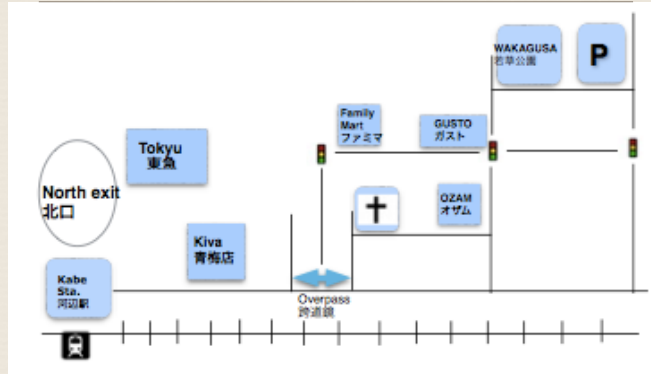

Services

Worship service.....10:00 AM

Kids ministry.....10:30 AM

Announcements

- 1,000 Cubits Ministry
- Sunday Morning Prayer Meeting 9:00AM
- Ladies Devo & Prayer Tuesdays 10:00 AM

Map 地図

Grace Christian Fellowship
7-5-8 Kabe-machi
Ome-shi Tokyo-to
198-0036

Email: info@gracejapan.com

Phone: 0428-30-1604

Web: www.gcfjapan.com

GRACE CHRISTIAN FELLOWSHIP

JANUARY 15, 2017

I am the vine; you are the branches.

If you remain in me and I in you,
you will bear much fruit; apart from me